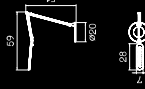

Ref. KT012
PT Polycarbonato cinzento
EN Grey polycarbonate
LED 9W CCT 3000/4000/6500K
(B) ø20 cm
(L) L28*W7 cm
H 51 cm