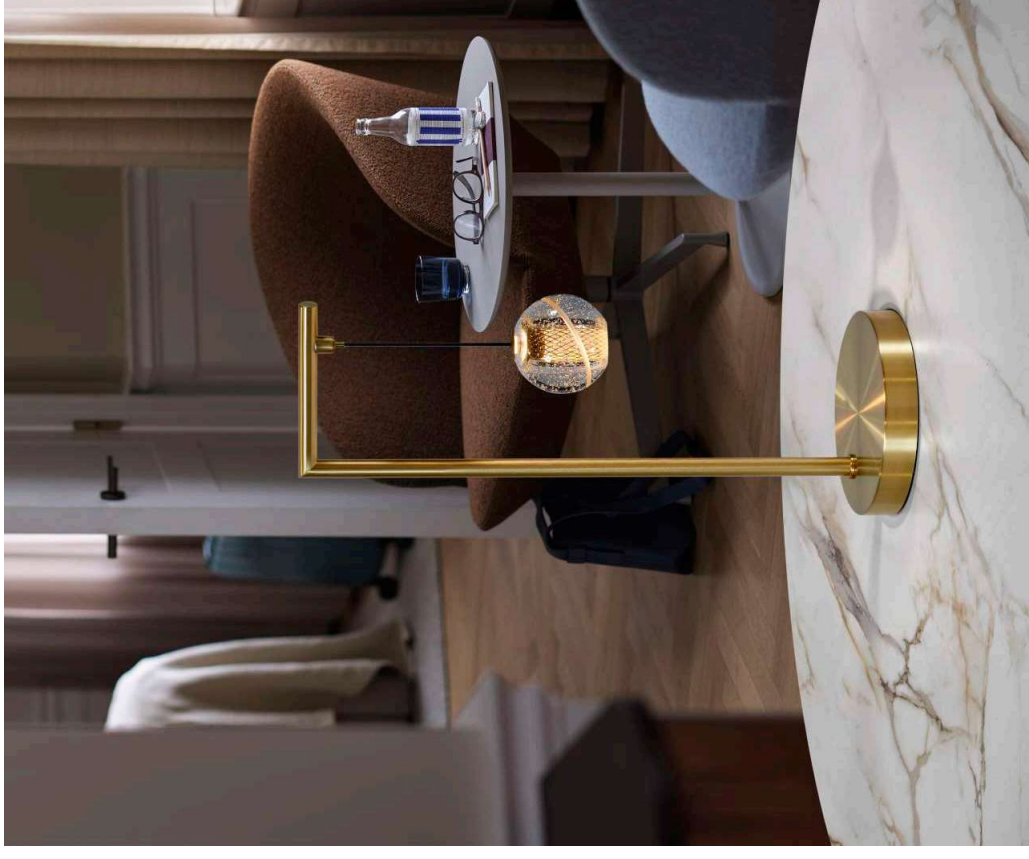

Ref. 748/M

PT Latão escovado
EN Brushed brass
LED 4,2W 2700K
(B) Ø20 cm
(V) Ø10 cm
L22*W20*H58 cm