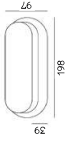

PT APLIQUES

OVAL
Ref. TL9074A10WCCT

PT Branco
EN White
LED 10W
CCT 3000/4000/6500K
IP54