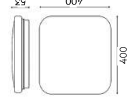

BORDER

Ref. TL9024XL35W
PT Branco
EN White
LED 35W
4000K
IP44