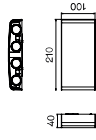

MIDI

Ref. 105401481

PT Antracite
EN Anthracite
LED 8W
CCT 2700/4000/6500K
IP65