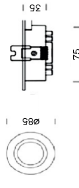

LESA

Ref. KZN0875A/W
Ref. KZN0875A/B
PT Branco/Preto
EN White/Black
1 x GU10
IP20