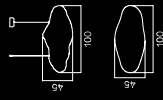

Ref. 102386523
PT Pasta de papel
EN Paper pulp
LED 20W 3000K
L100*W45*H45 cm