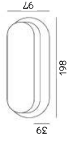

OVAL
Ref. TL9074A10WG

PT Cinzento
EN Grey
LED 10W
4000K
IP54