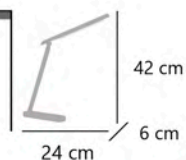

KARIM

10992 LED 10W / 950LM / 4000K.
10993 LED 10W / 950LM / 4000K.

Acrílico - Acrylic - Acrílico