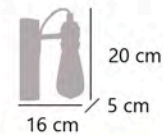

On/Off

Orientable
Adjustable
Ajustavel