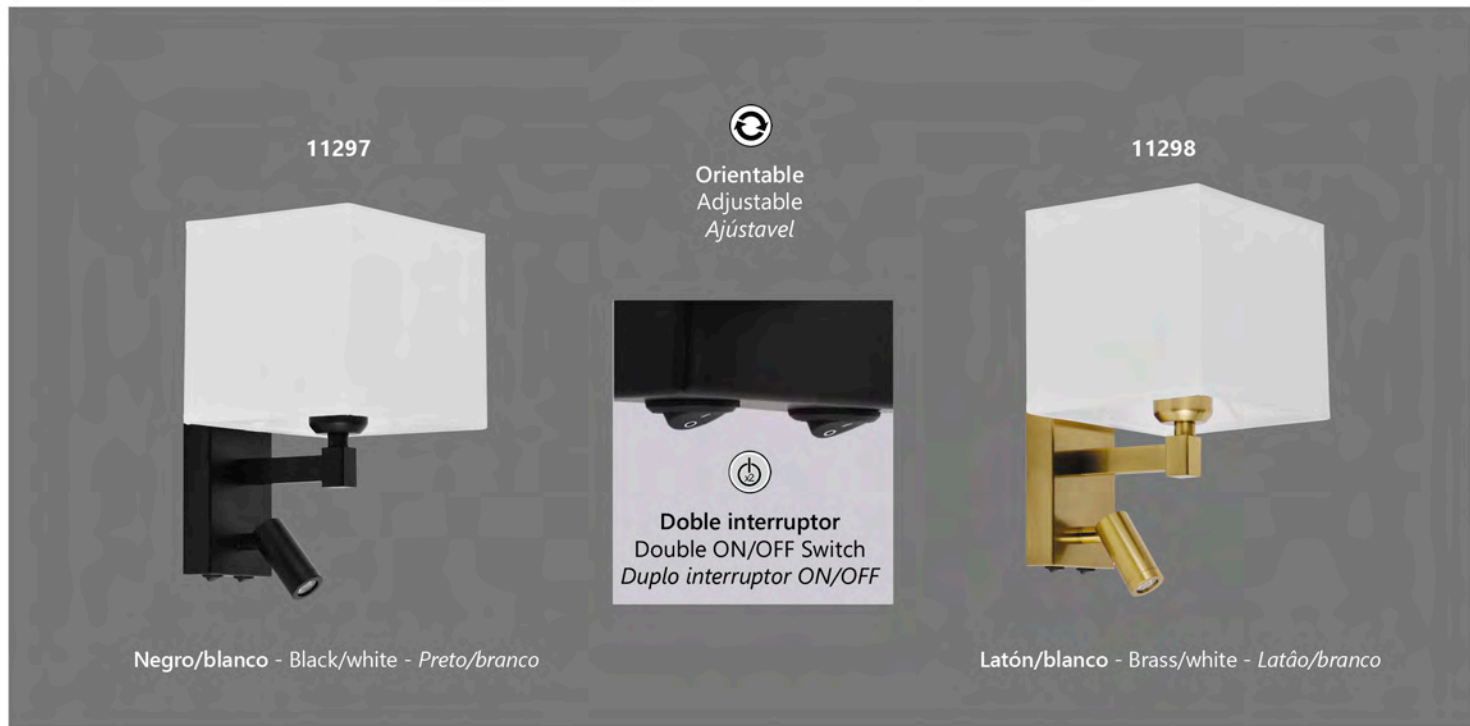

ARLA

11296 1 x E-27 + LED 3W/330LM/4000K
11571 1 x E-27 + LED 3W/330LM/4000K

Metal/tela - Iron/fabric - Ferro/tela

MARLEN

11297 1 x E-27 + LED 3W/330LM/4000K
11298 1 x E-27 + LED 3W/330LM/4000K

Metal/tela - Iron/fabric - Ferro/tela