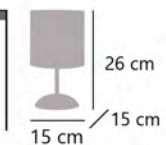

LARINO

11801 1 x E-27 / 60W Max.
11802 1 x E-27 / 60W Max.
11803 1 x E-27 / 60W Max.
11804 1 x E-27 / 60W Max.

Metal/tela - Iron/fabric - Ferro/tela