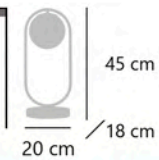

RENZO

11242 1 x E-27 / 60W Max.

Negro/opal - Black/opal - Preto/opal
Metal/cristal - Iron/glass - Ferro/vidro