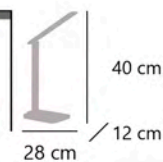

RID

10902 LED 10W / 950LM / 3000-6000K.

Blanco - White - Branco
Acrílico - Acrylic - Acrílico

11467