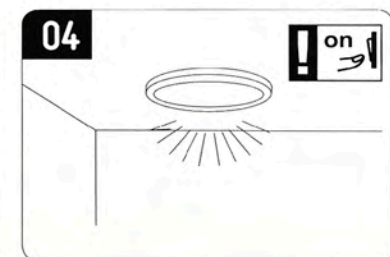

A

Flexible 55-280mm

Protección
hasta 2,5KV
Surge shield
up to 2.5KV
Proteção
até 2,5KV

2 sistemas
de montaje
2 mounting
systems
2 sistemas de
montagem

FOCOS

SPOTS - FOCOS

GAEL

- 11630 LED 16W / 800LM / 3000K
- 11631 LED 16W / 800LM / 3000K
- 11632 LED 16W / 800LM / 3000K
- 11633 LED 16W / 800LM / 3000K