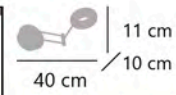

NIKY

10645 LED 5W / 500LM / 4000K

Níquel satinado - Satin nickel - *Níquel escovado*
Metal - Iron - *Ferro*

KENTO

10767 LED 5W 475LM 4000K

Níquel satinado - Satin nickel - *Níquel escovado*
Metal - Iron - *Ferro*