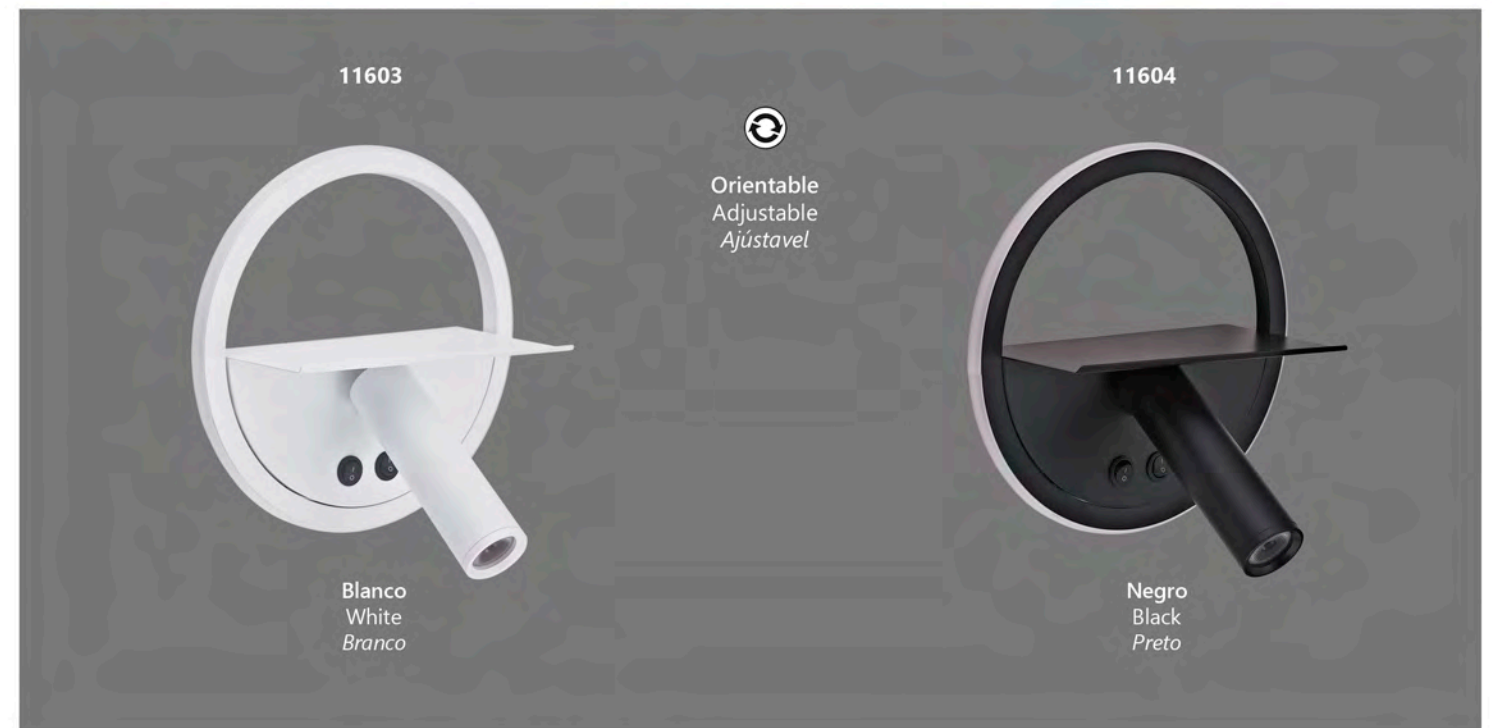

Orientable
Adjustable
Ajustavel
On/Off

OSMA

- 11605 1 x G-9 / 28W Max.
- 11606 1 x G-9 / 28W Max.
- 11607 1 x G-9 / 28W Max.

Metal - Iron - Ferro

PALMER

- 11603 LED 8W / 350LM/3000K
- 11604 LED 8W / 350LM/3000K

Metal - Iron - Ferro