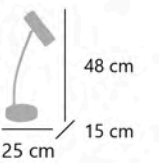

ANTIA

11335 1 x GU-10 / 50W Max.
11336 1 x GU-10 / 50W Max.

Metal - Iron - Ferro