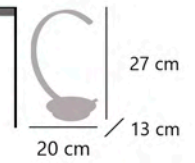

UBER

60179 LED 8W/760LM/4000K.
60424 LED 8W/760LM/4000K

Metal/acrílico - Iron/acrylic - Ferro/acrilico

NAQUEL

11499 LED 7W / 200LM / 4000K
11501 LED 7W / 260LM / 4000K

Metal/silicona - Iron/silicone - Ferro/silicone