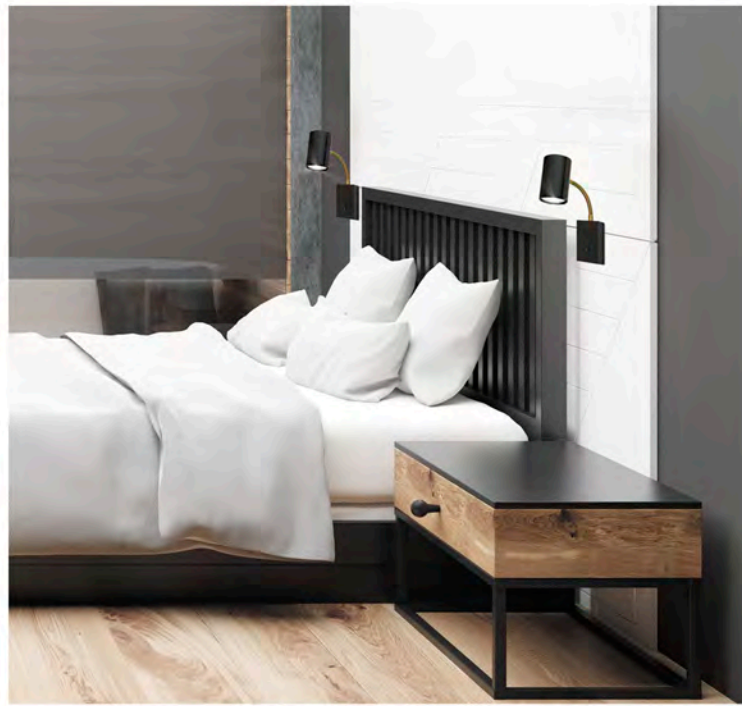

11109

TAYRON

11109 1 x GU-10 / 50W Max.

Negro/latón - Black/brass - Preto/latão
Metal - Iron - Ferro