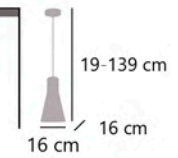

KILIAN

11773 1 x E-27 / 60W Max.

Blanco/gris - White/grey - Branco/cinza
Metal/tela - Iron/fabric - Ferro/tela

BARROS

11770 1 x E-27 / 60W Max.
11771 1 x E-27 / 60W Max.

Metal/tela - Iron/fabric - Ferro/tela

AOSTA

11780 1 x E-27 / 60W Max.

Lino tostado/madera - Toasted linen/wood - Linho torrado/madeira
Metal/tela - Iron/fabric - Ferro/tela