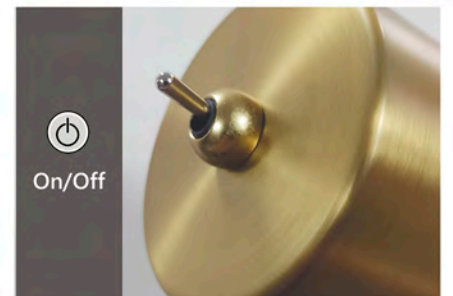

Metal - Iron - Ferro

Orientable
Adjustable
Ajustavel

Orientable
Adjustable
Ajustavel

ANTIA

- 11162** 1 x GU-10 / 50W Max.
- 11164** 1 x GU-10 / 50W Max.
- 11338** 1 x GU-10 / 50W Max.

Metal - Iron - Ferro

On/Off

Orientable
Adjustable
Ajustavel

Triple interruptor
Triple ON/OFF Switch
Triplo interruptor ON/OFF

On/Off

150 cm
31 cm / 31 cm

10913

143 cm
23 cm / 23 cm

10894

MAENA