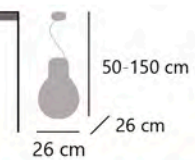

Metal - Iron - Ferro

10755

AUSTIN

10755 1 x E-27 / 60W Max.

Marrón - Brown - Castanho
Metal - Iron - Ferro

10824

GRASSE

10824 1 x E-27 / 60W Max.