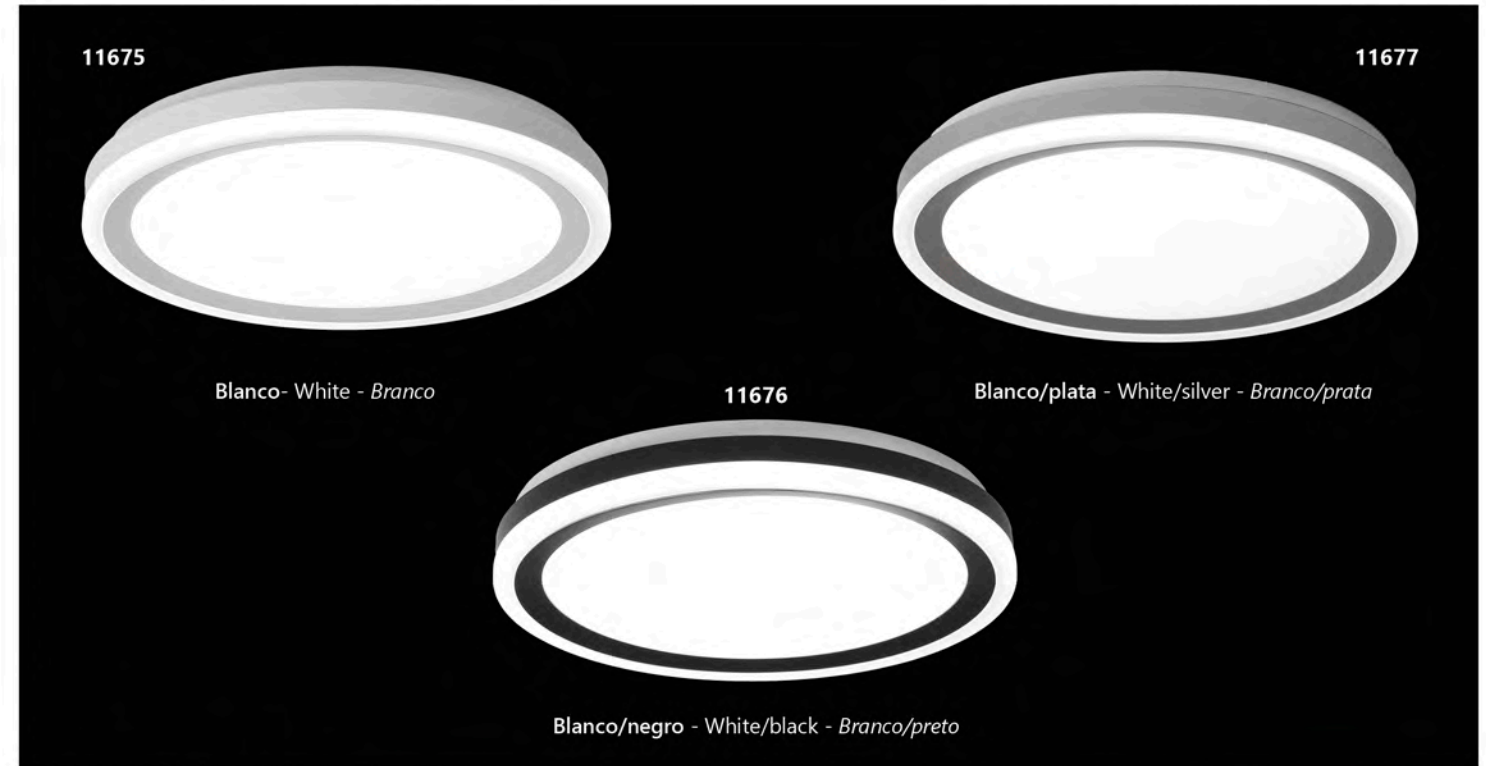

Blanco - White - Branco

Blanco/plata - White/silver - Branco/prata

Blanco/negro - White/black - Branco/preto

Selector - Selector - Seletor
3000K - 4000K - 6000K

KAI

11675 LED 72W / 4680LM / 3000-4000-6000K

11676 LED 72W / 4680LM / 3000-4000-6000K

11677 LED 72W / 4680LM / 3000-4000-6000K

Metal/acrílico - Iron/acrylic - Iron/acrilico