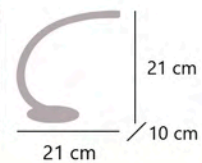

UBER

60179 LED 8W/760LM/4000K.
60424 LED 8W/760LM/4000K

Metal/acrílico - Iron/acrylic - Ferro/acrilico

NAQUEL

11499 LED 7W / 200LM / 4000K
11501 LED 7W / 260LM / 4000K

Metal/silicona - Iron/silicone - Ferro/silicone