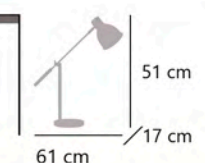

TRUMAN

11040 1 x E-14 / 40W Max.

Blanco/natural - White/natural - Branco/natural
Madera/metal/tela - Wood/iron/fabric - Madeira/ferro/tela

CABIN

10986 1 x E-27 / 60W Max.
10987 1 x E-27 / 60W Max.

Metal/madera - Iron/wood - Ferro/madeira

RISTORI

10994 1 x E-27 / 60W Max.
10995 1 x E-27 / 60W Max.

Madera/metal - Wood/iron - Madeira/ferro