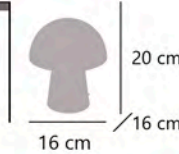

Metal - Iron - Ferro

On/Off

11718

Blanco
White
Branco

11720

Topo
Taupe
Taupe

11719

Gris
Grey
Cinza