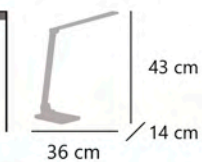

NELSON

11467 LED 10W / 450LM 2800-3800-5700K

Plata/negro - Silver/black - Prata/preto
Metal/acrílico - Iron/acrylic - Ferro/acrilico