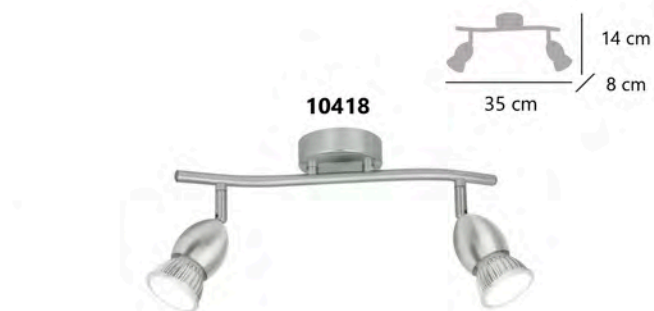

BALA

10417 1 x GU-10 / 50W Max. 4,80€

Blanco - White - Branco
Metal - Iron - Ferro

BALA

- 10415 1 x GU-10 / 50W Max.
- 10418 2 x GU-10 / 50W Max.
- 10421 3 x GU-10 / 50W Max.
- 10424 3 x GU-10 / 50W Max.

Níquel satinado - Satin nickel - Níquel escovado
Metal - Iron - Ferro

10415

10418

10421

10424

Orientable
Adjustable
Ajustavel

BOMBILLA NO INCLUIDA
BULB NOT INCLUDED
LÂMPADA NÃO INCLUIDA

11306

11307

11308

11309

Orientable
Adjustable
Ajustavel

BALA

- 11306 1 x GU-10 / 50W Max.
- 11307 2 x GU-10 / 50W Max.
- 11308 3 x GU-10 / 50W Max.
- 11309 3 x GU-10 / 50W Max.

Negro - Black - Preto
Metal - Iron - Ferro

BOMBILLA INCLUIDA
BULB INCLUDED
LÂMPADA INCLUIDA

GU-10 5W 4000K
GU-10 5W 4000K
GU-10 5W 4000K