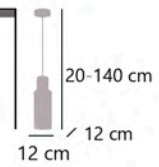

MOHANA

11767 1 x E-27 / 60W Max.
11768 1 x E-27 / 60W Max.
11769 1 x E-27 / 60W Max.

Metal/tela - Iron/fabric - Ferro/tela

KILIAN

11773 1 x E-27 / 60W Max.

Blanco/gris - White/grey - Branco/cinza
Metal/tela - Iron/fabric - Ferro/tela