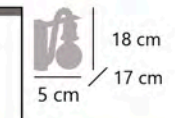

On/Off

Orientable
Adjustable
Ajustavel

10761

ROPE

10761 1 x E-27 / 60W Max.

Negro/natural - Black/natural - Preto/natural
Metal/cuerda - Iron/rope - Ferro/corda

FONTEN

11381 LED 14W / 1260LM / 3000K