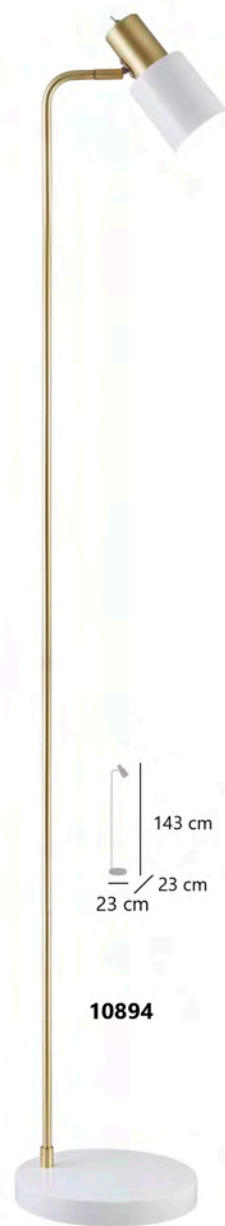

Orientable
Adjustable
Ajustavel

Triple interruptor
Triple ON/OFF Switch
Triplo interruptor ON/OFF

On/Off

150 cm
31 cm / 31 cm

10913

143 cm
23 cm / 23 cm

10894

MAENA