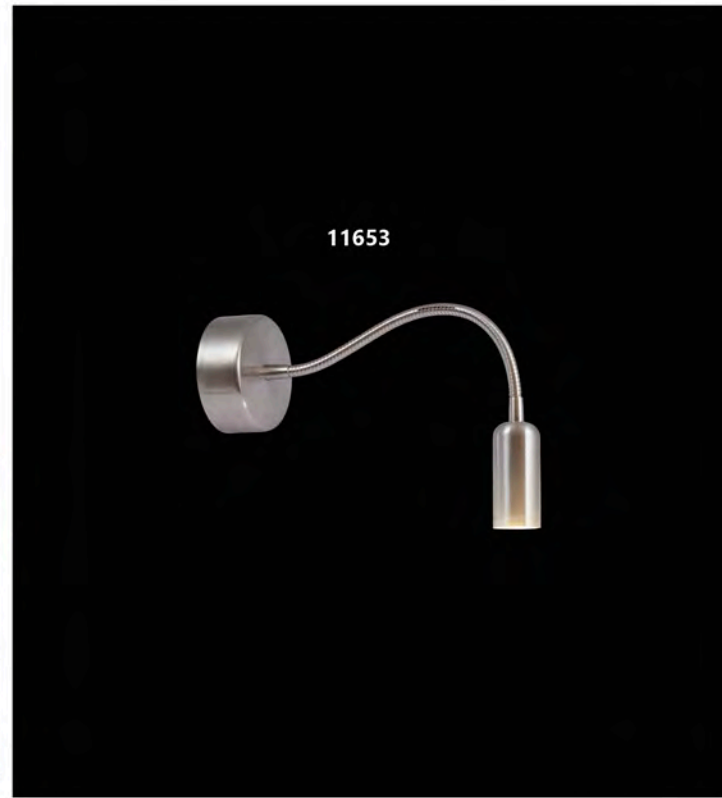

11296 1 x E-27 + LED 3W/330LM/4000K
11571 1 x E-27 + LED 3W/330LM/4000K

Metal/tela - Iron/fabric - Ferro/tela

MARLEN

11297 1 x E-27 + LED 3W/330LM/4000K
11298 1 x E-27 + LED 3W/330LM/4000K

Metal/tela - Iron/fabric - Ferro/tela