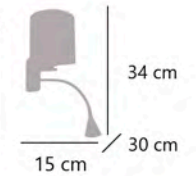

10645

Orientable
Adjustable
Ajustavel
On/Off