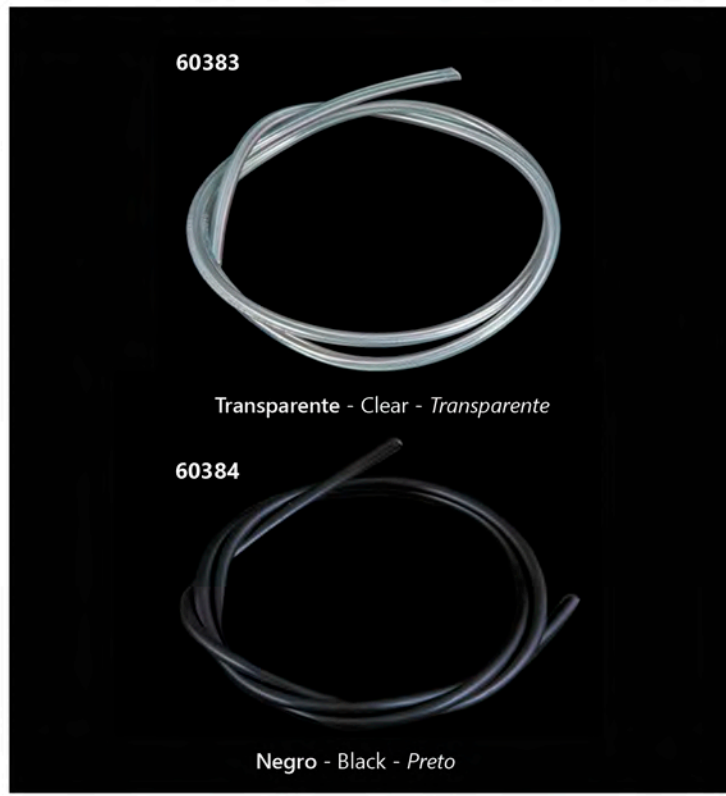

XT059

XT059 1 x E-14

Opal - Opal - *Opal*
Cristal - Glass - *Vidro*

CR525-40

CR525-30

CR103PF-30

CR103PF-30 30 x 30 x 7 cm
CR525-30 30 x 30 x 7 cm.
CR525-40 40 x 40 x 10 cm.

Opal - Opal - *Opal*
Cristal - Glass - *Vidro*