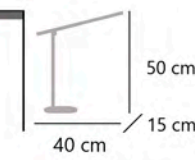

BUROS

10698 LED 12W / 1140LM / 3000-6000K
10991 LED 12W / 1140LM / 3000-6000K

Acrílico - Acrylic - Acrílico

Plegable
Folding
Dobrando

Conexión USB
USB Port
Ligação USB

Interruptor táctil
Touch switch
Interrutor tátil

Orientable
Adjustable
Ajustavel

10854

LUANA

10854 LED 10W / 1000LM / 4000K

Acrílico - Acrylic - Acrílico
Negro - Black - Preto