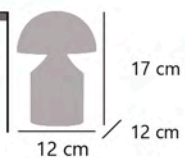

NOMO

11709 LED 2W / 200LM 3000-4000-6500K
11710 LED 2W / 200LM 3000-4000-6500K
11711 LED 2W / 200LM 3000-4000-6500K

Metal - Iron - Ferro.