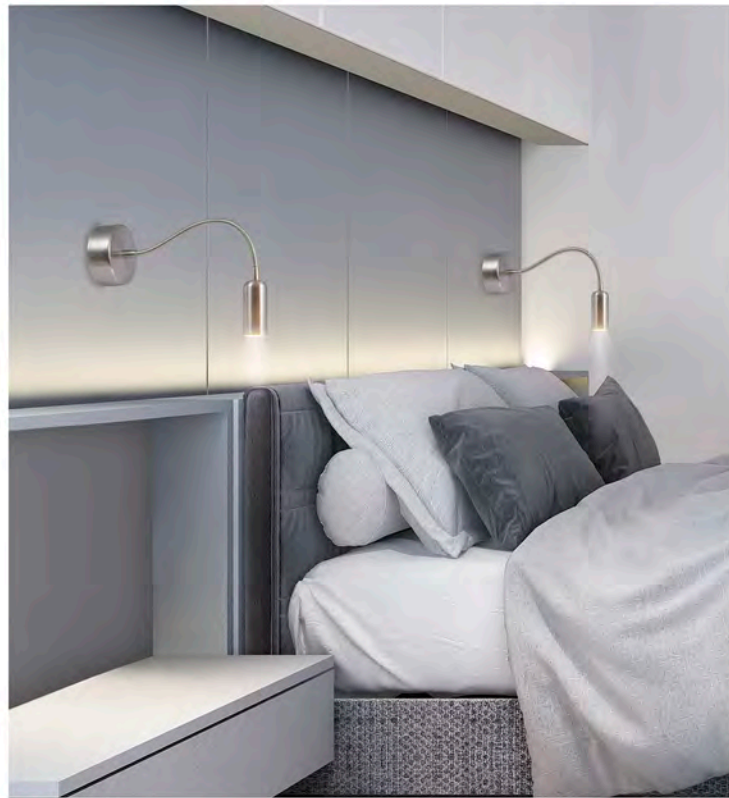

11296 1 x E-27 + LED 3W/330LM/4000K
11571 1 x E-27 + LED 3W/330LM/4000K

Metal/tela - Iron/fabric - Ferro/tela

MARLEN

11297 1 x E-27 + LED 3W/330LM/4000K
11298 1 x E-27 + LED 3W/330LM/4000K

Metal/tela - Iron/fabric - Ferro/tela