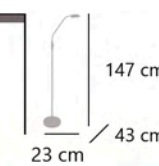

NAO

- 10304 LED 5W / 500LM 4000K
- 10305 LED 5W / 500LM 4000K

Metal - Iron - Ferro

Orientable
Adjustable
Ajustavel