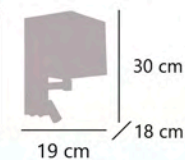

11296 1 x E-27 + LED 3W/330LM/4000K
11571 1 x E-27 + LED 3W/330LM/4000K

Metal/tela - Iron/fabric - Ferro/tela

MARLEN

11297 1 x E-27 + LED 3W/330LM/4000K
11298 1 x E-27 + LED 3W/330LM/4000K

Metal/tela - Iron/fabric - Ferro/tela