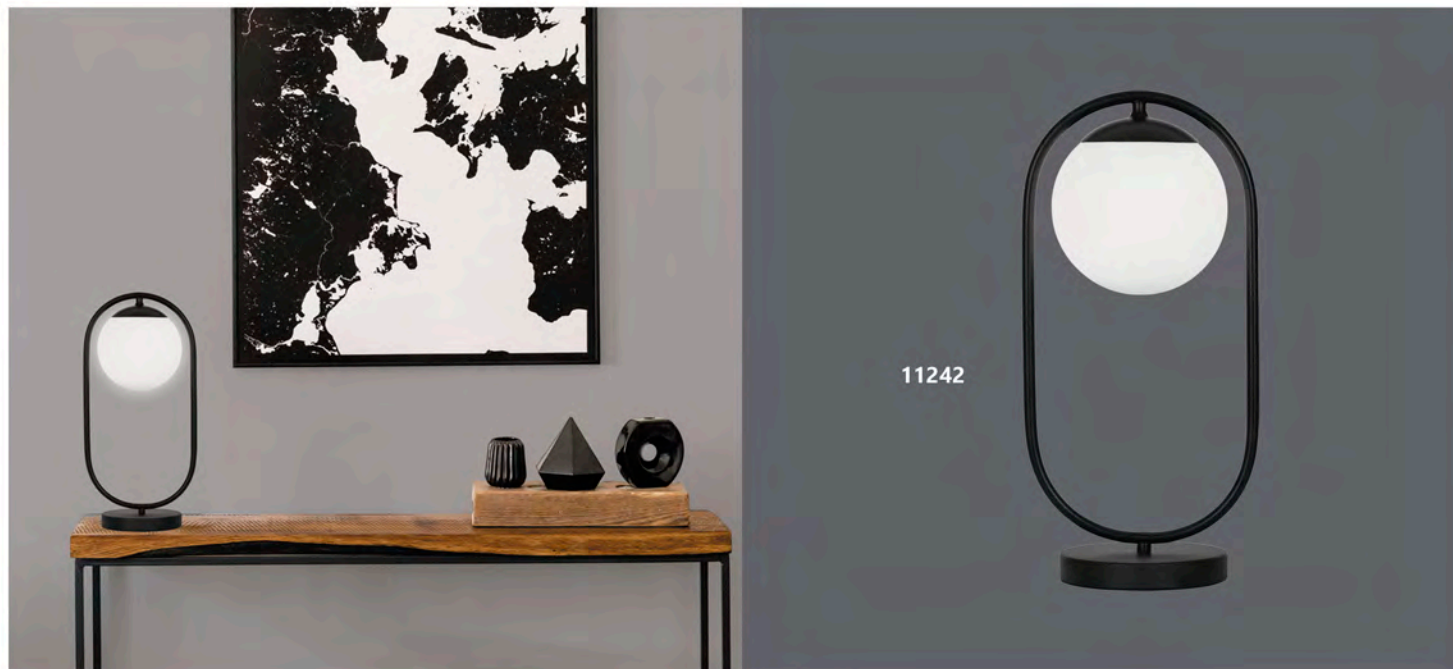

RENZO

11242 1 x E-27 / 60W Max.

Negro/opal - Black/opal - Preto/opal
Metal/cristal - Iron/glass - Ferro/vidro