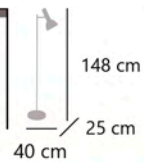

On/Off

LUMIERE

- **10682** 1 x E-27 / 60W Max.
- **11165** 1 x E-27 / 60W Max.

Metal - Iron - Ferro

Orientable
Adjustable
Ajustavel

Orientable
Adjustable
Ajustavel

ANTIA

- **11162** 1 x GU-10 / 50W Max.
- **11164** 1 x GU-10 / 50W Max.
- **11338** 1 x GU-10 / 50W Max.

Metal - Iron - Ferro

On/Off