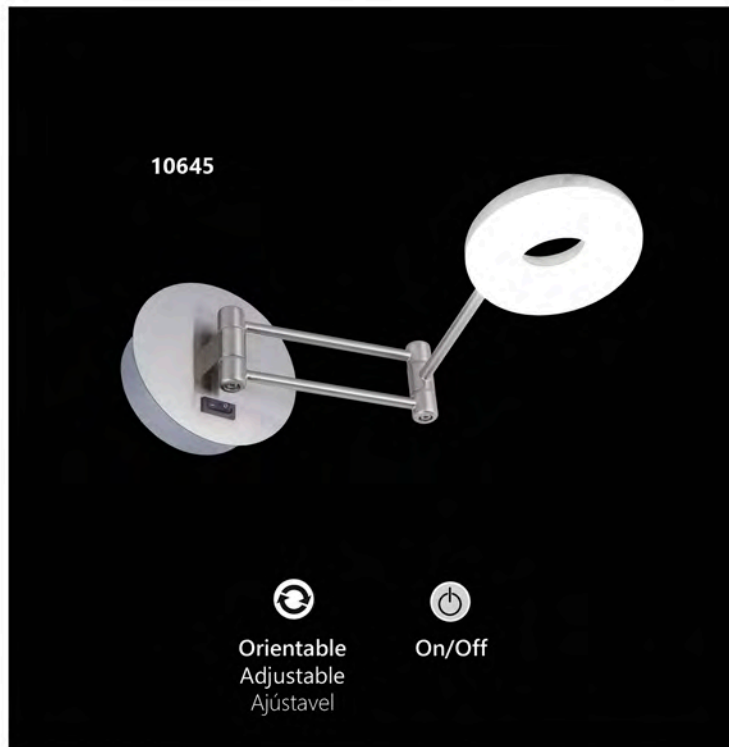

10645

Orientable
Adjustable
Ajustavel
On/Off