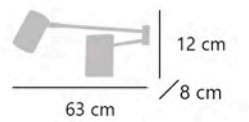

Metal - Iron - Ferro