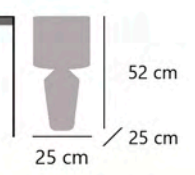

Cerámica/tela - Ceramic/fabric - Cerâmica/tela