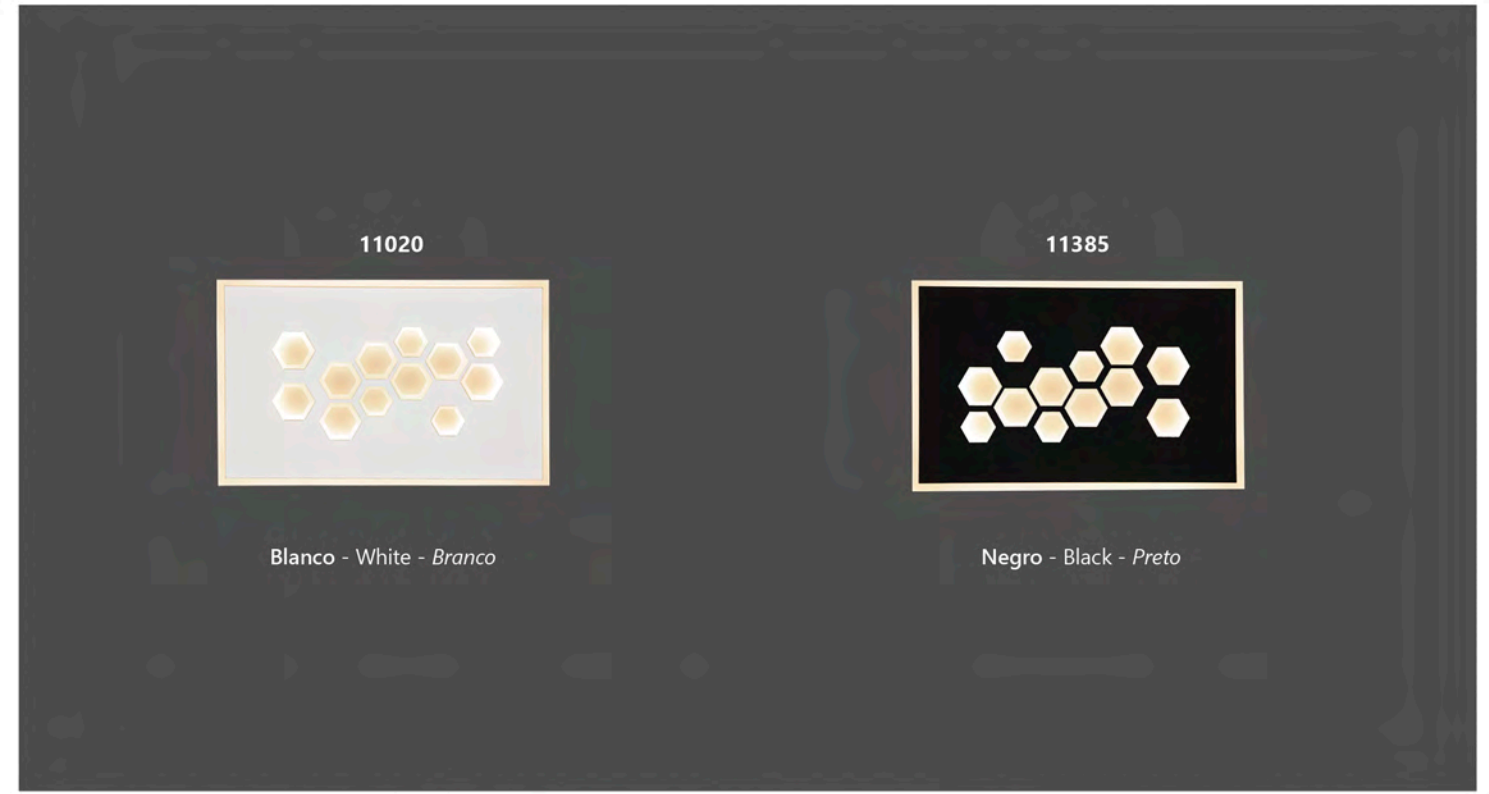

DEMBE

11020 LED 20W / 1900LM / 3000K
11385 LED 20W / 1900LM / 3000K
Metal/metacrilato - Iron/methacrylate - Ferro/metacrilato