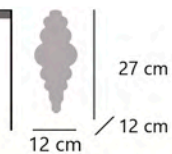

BOMBILLAS

FS0060 1 x E-27 / LED 8W / 760LM / 3000K / 15000H / 360°

FS0061 1 x E-27 / LED 8W / 760LM / 4000K / 15000H / 360°

Cristal/metal - Glass/iron - Vidro/ferro