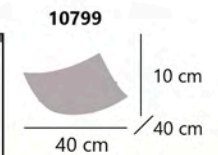

CEILIN

10800 2 x E-27 / 60W Max.
10801 3 x E-27 / 60W Max.

Opal - Opal - Opal
Metal/cristal - Iron/glass - Ferro/vidro

NOMAD

10797 1 x E-27 / 60W Max.
10798 2 x E-27 / 60W Max.
10799 3 x E-27 / 60W Max.

Opal - Opal - Opal
Metal/cristal - Iron/glass - Ferro/vidro