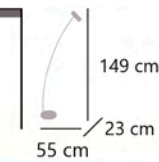

ANTIA

- **11162** 1 x GU-10 / 50W Max.
- **11164** 1 x GU-10 / 50W Max.
- **11338** 1 x GU-10 / 50W Max.

Metal - Iron - Ferro

On/Off