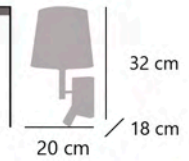

ARLA

11296 1 x E-27 + LED 3W/330LM/4000K
11571 1 x E-27 + LED 3W/330LM/4000K

Metal/tela - Iron/fabric - Ferro/tela

MARLEN

11297 1 x E-27 + LED 3W/330LM/4000K
11298 1 x E-27 + LED 3W/330LM/4000K

Metal/tela - Iron/fabric - Ferro/tela